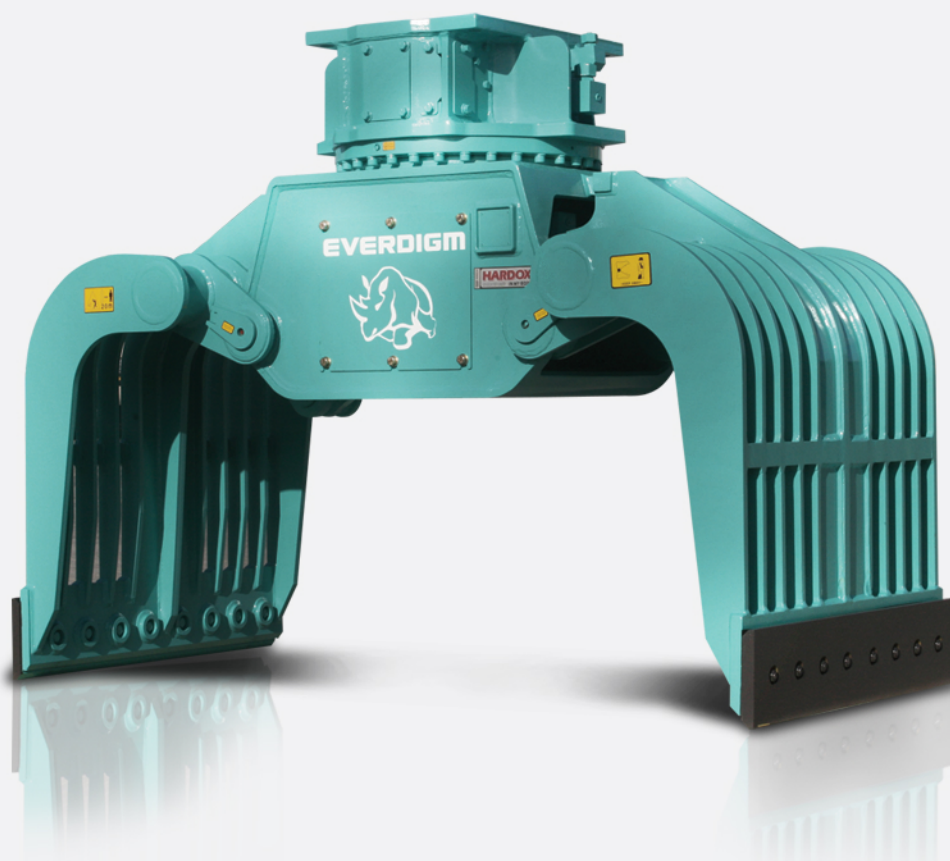

Professionalism, Advanced Quality, Real Satisfaction

Every Everdigm products are made with endless passion and challenge about the quality of the products

Tools that make people move

EVERDIGM GRAB EMG20

Item	Unit	EMG20
Number of cylinder	ea	1
Carrier weight	tonnes	18 - 25
Operating weight	kg	1,423
Max. Closing force	tonnes	5.7
Oil flow rate	lpm	60 - 120
Pressure	bar	350
Capacity	liter	750