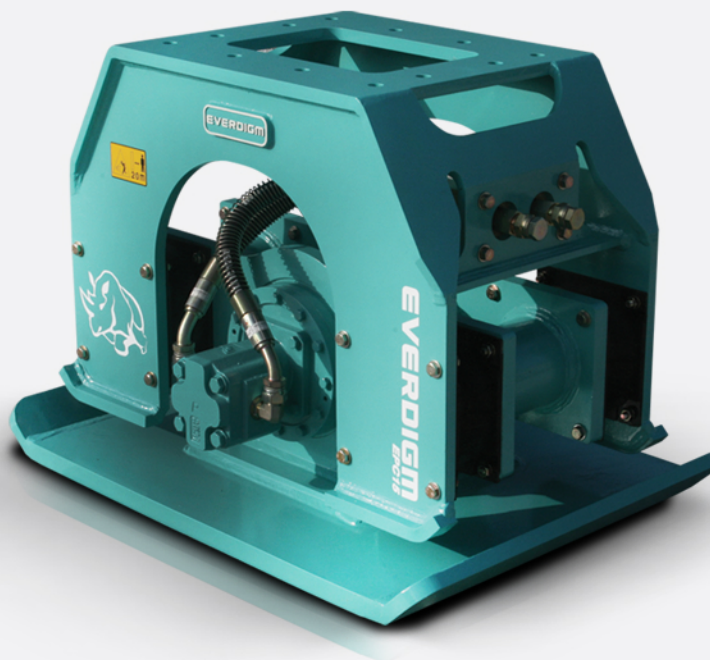

**Professionalism, Advanced Quality, Real Satisfaction**

Every Everdigm products are made with endless passion and challenge about the quality of the products

Tools that make people move

**EVERDIGM COMPACTOR EPC30**

Item		Unit	EPC30
Impulse force		tonnes	17.3
Weight	Adapter mount type	kg	1,502
	Direct mount type	kg	
Height	Adapter mount type	mm	943
	Direct mount type	mm	
Width		mm	1,000
Base plate (W x L)		mm	1,000 x 1,300
Compaction area		m2	1.30
Oil flow required		lpm	160 - 250
Max. Cycle per minute		rpm	2,000
Operating pressure	Free load	bar	30 - 50
	With load	bar	100 - 138
Applicable carrier weight		tonnes	26 - 40