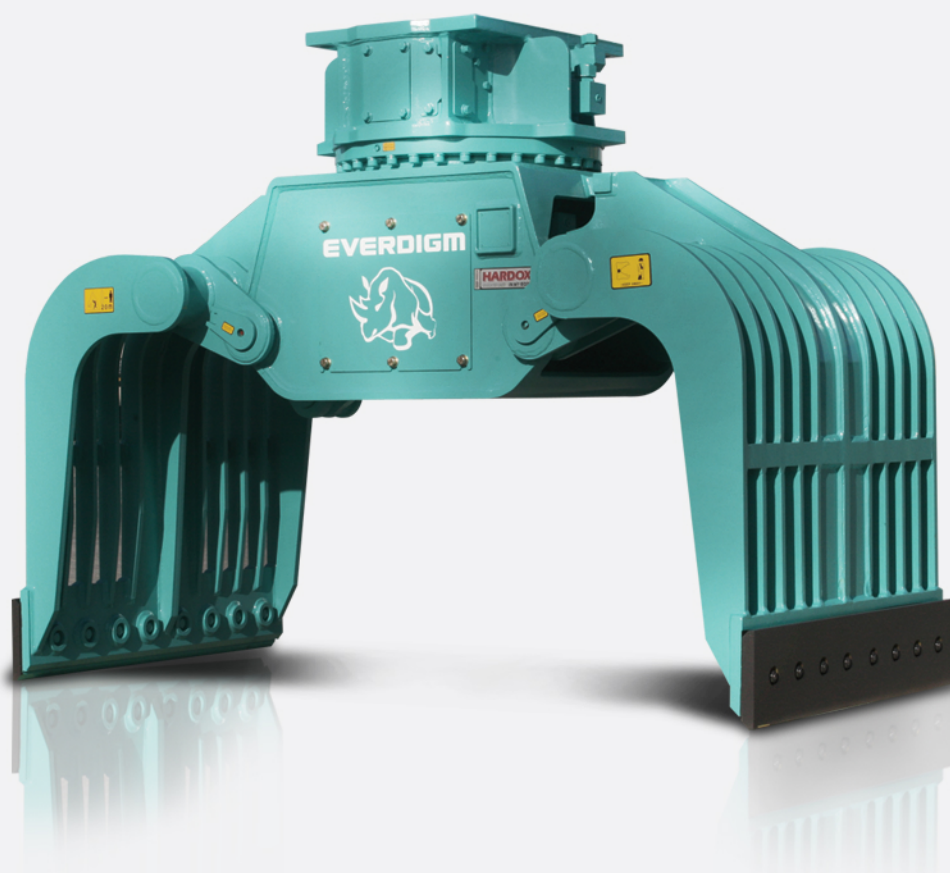

Professionalism, Advanced Quality, Real Satisfaction

Every Everdigm products are made with endless passion and challenge about the quality of the products

Tools that make people move

EVERDIGM GRAB EMG05

Item	Unit	EMG05
Number of cylinder	ea	1
Carrier weight	tonnes	4 - 8
Operating weight	kg	411
Max. Closing force	tonnes	2.5
Oil flow rate	lpm	20 - 60
Pressure	bar	300
Capacity	liter	230