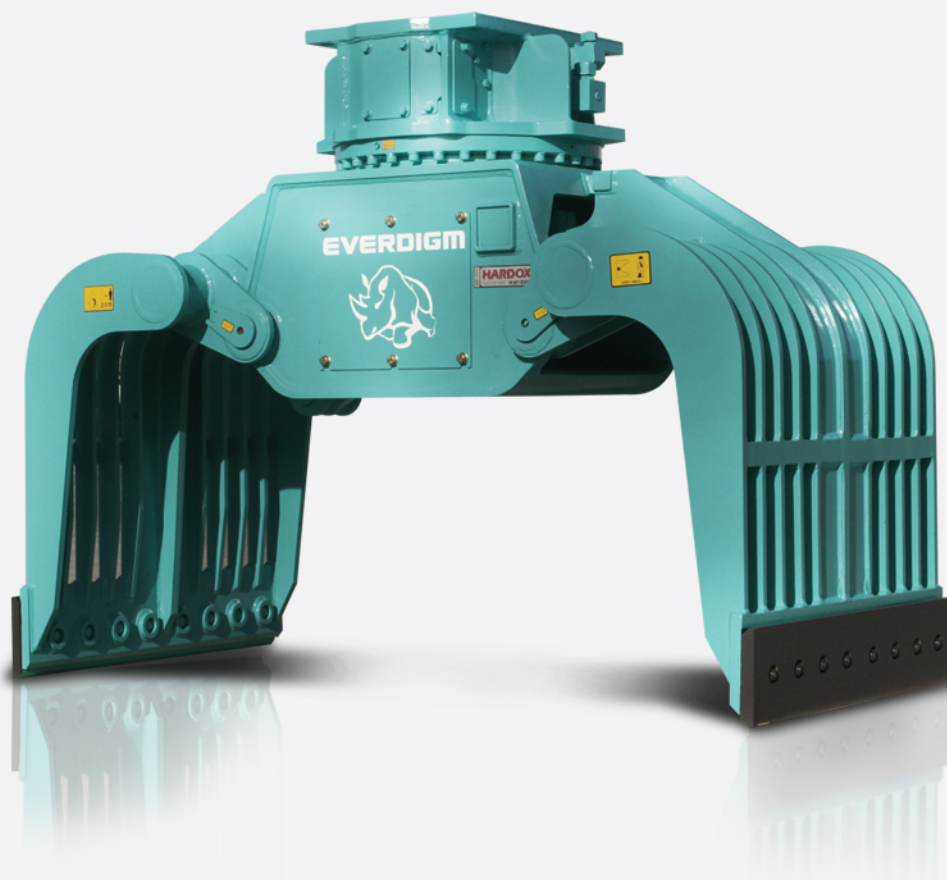

**Professionalism, Advanced Quality, Real Satisfaction**

Every Everdigm products are made with endless passion and challenge about the quality of the products

Tools that make people move

**EVERDIGM GRAB EMG08**

Item	Unit	EMG08
Number of cylinder	ea	1
Carrier weight	tonnes	7 - 10
Operating weight	kg	550
Max. Closing force	tonnes	3.2
Oil flow rate	lpm	20 - 60
Pressure	bar	300
Capacity	liter	320